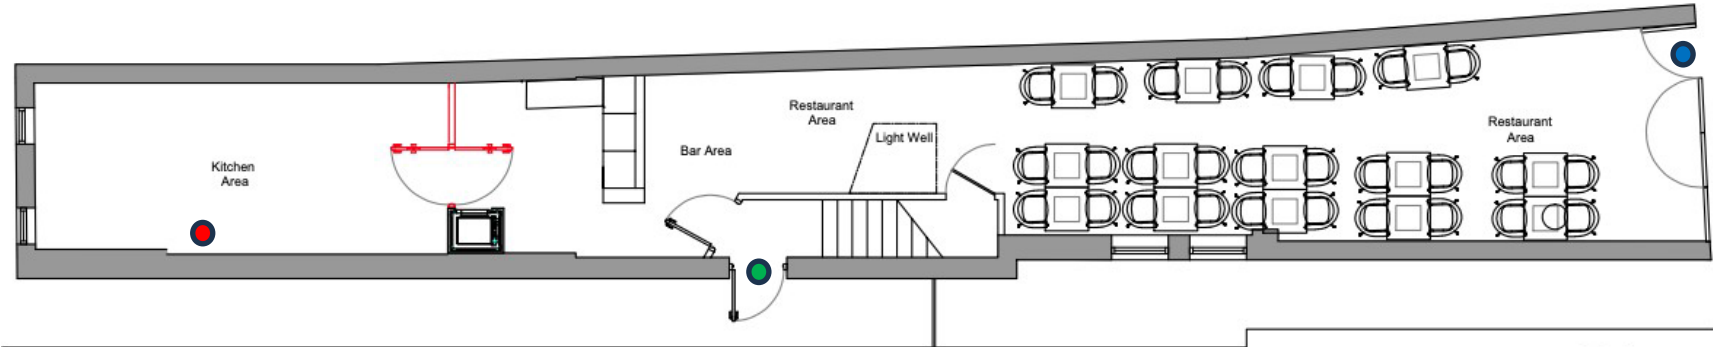

**Enter map title**

 N Scale: 1:354

© Guildford Borough Council

**G<sup>rd</sup>** Floor

- Fire Exit
- Entrance
- Fire Extinguishers

176 High Street, Guildford GU1  
3HW